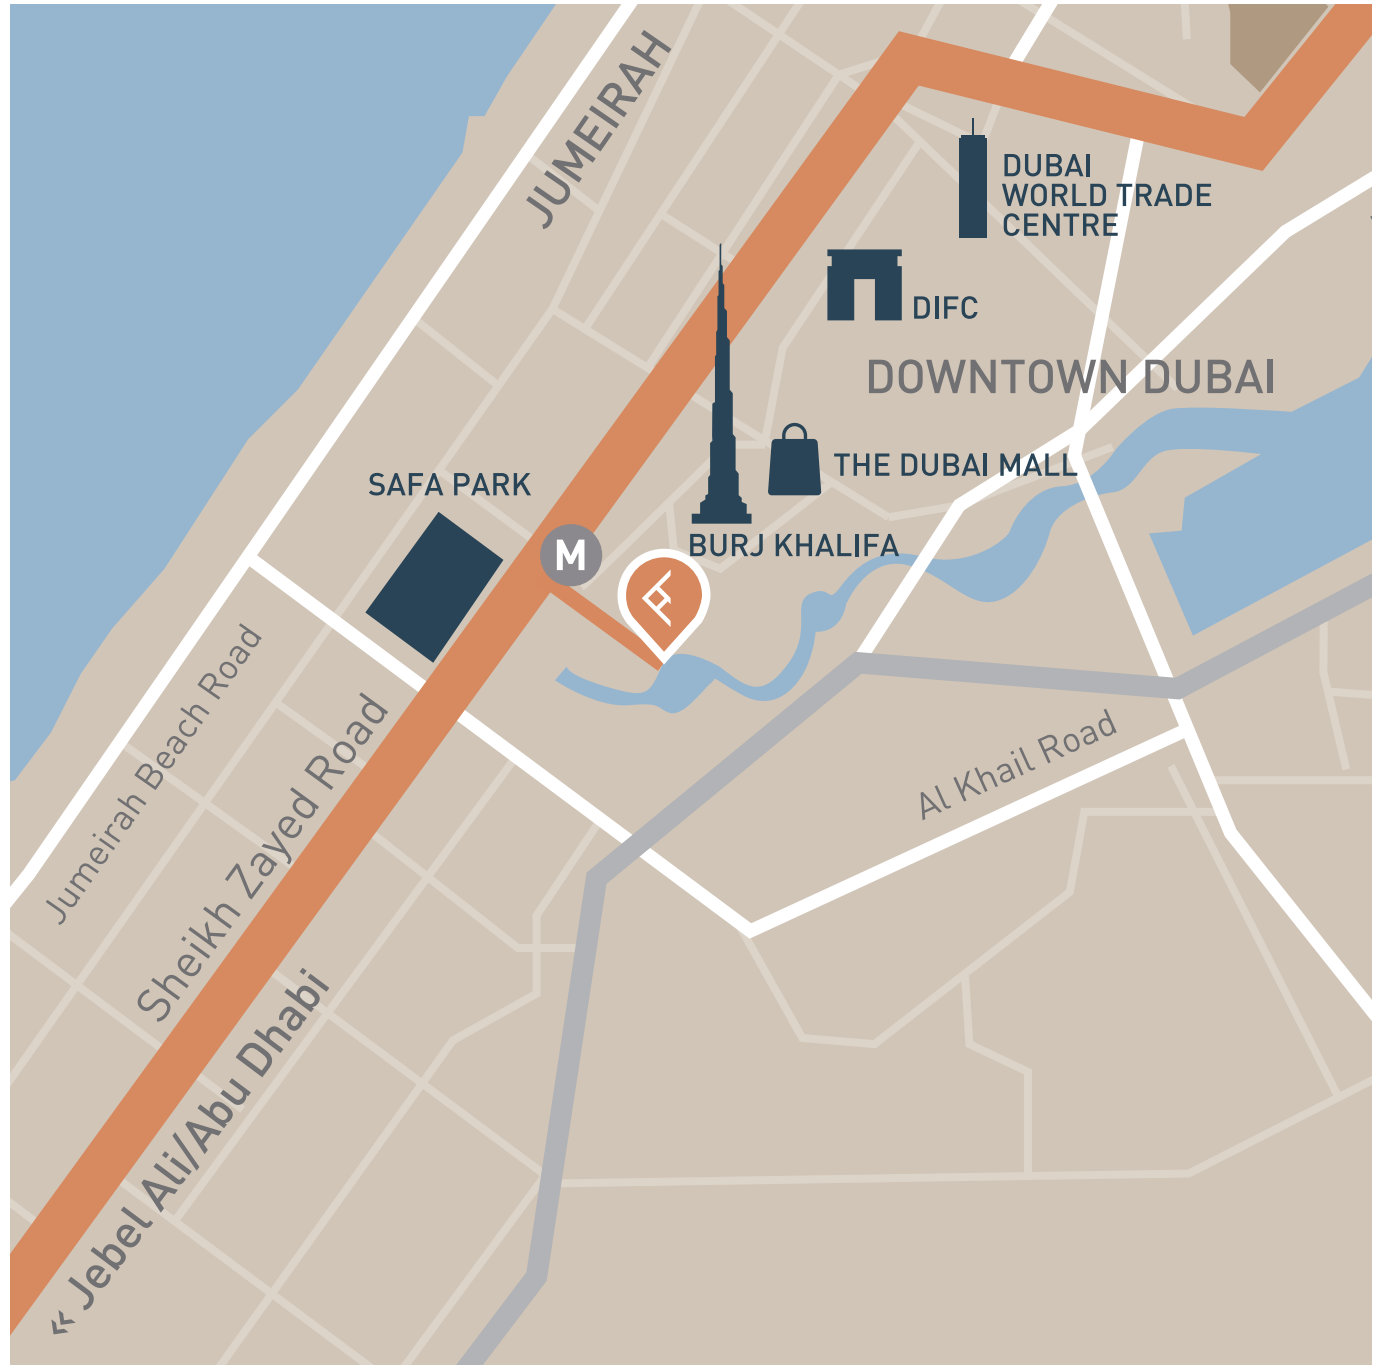

Directions from Abu Dhabi

Sheikh Zayed Rd
 Take Al Khaleej Al Tejari 1 St exit
 Straight at roundabout
 Turn right onto Al Khaleej Al Tejari 1 St
 At 3rd traffic light turn right
 Burlington Tower entrance is on your left

Directions from Downtown Dubai

Sheikh Zayed Rd
 U-turn at D69 exit (Safa Park exit)
 Take first exit for Al Khaleej Al Tejari 1 St
 Straight at roundabout
 Turn right onto Al Khaleej Al Tejari 1 St
 At 3rd traffic light turn right
 Burlington Tower entrance is on your left